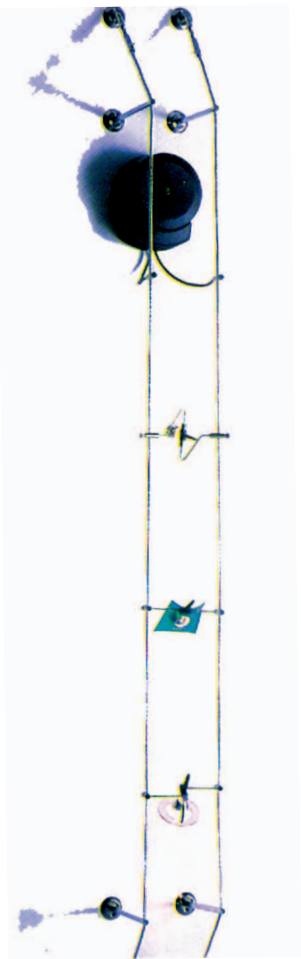

I. **Illusion** 4 x 50w GU10
Backplate 70mm x 660mm

G.

H.

I.

A.

B.

C.

D.

E.

F.

G.

H.

A. **Livewire** low voltage halogen wire system. Clear coated cable to prevent tarnish - Maximum span 10 metres. Maximum 350w per system, 7 x 50w lamps - 6mm cable for minimum voltage drop. Quality mounting hardware - four exciting lampholder designs. Connections from ceilings or walls. To install livewire you need the following: suspension kit, cable, transformer and lampholders. Transformer must match total lamp wattage.