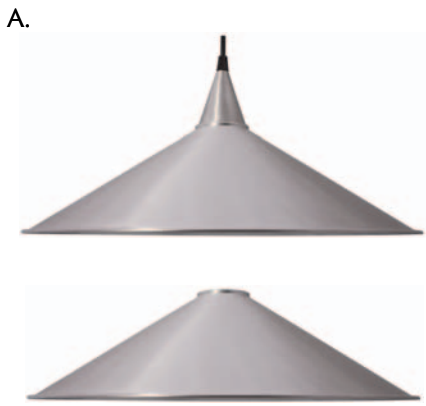

Both available in Hand Finish Colours for a full range of hand finished colours see page 40

Various Shades

A. Large Brushed Aluminium Shade with cordset. 490mm wide x 225mm high with 800mm drop. Max 100w BC.

CODE AL490SC NZ

Large Brushed Aluminium Shade
CODE AL490SH NZ

B. Medium Brushed Aluminium Shade with cordset. 340mm wide x 210mm high with 800mm drop. Max 100w BC.

CODE AL340SC NZ

Medium Brushed Aluminium Shade
CODE AL340SH NZ

C. Small Brushed Aluminium Shade with cordset 280mm wide x 180mm high with 800mm drop. Max 100w BC.

CODE AL280SC NZ

Small Brushed Aluminium Shade
CODE AL280SH NZ

D. Coolie Metal Shade 330mm diameter x 135mm high. Rolled bottom edge.

CODE M330 BK HF

E. Coolie Metal Shade 250mm diameter x 105mm high. Rolled bottom edge.

CODE M250 BK HF

F. Rice Paper Shade Hanger. Allows shades to be hung from batten holders. Fits 12" 14" 16" shades

CODE RPH

G. Bali design Rice Paper Shade.
CODE R650BALI

H. Bamboo Rice Paper Shade. In pink or peach.

CODE R14BAPINK

CODE R14BAPEACH

I. Elephant design Rice Paper Shade.
CODE R550ELE