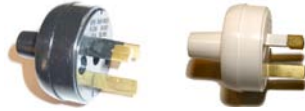

3 Pin Plug
NZ Made 230/240 volt
CODE ELPLUWH ELPLUBK

C.