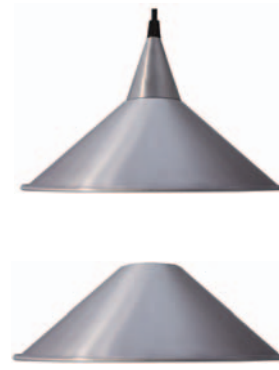

Both available in Hand Finish Colours for a full range of hand finished colours see page 40

Various Shades

A. Large Brushed Aluminium Shade with cordset. 490mm wide x 225mm high with 800mm drop. Max 100w BC.

CODE AL490SC NZ

Large Brushed Aluminium Shade
CODE AL490SH NZ

B. Medium Brushed Aluminium Shade with cordset. 340mm wide x 210mm high with 800mm drop. Max 100w BC.

CODE AL340SC NZ

Medium Brushed Aluminium Shade
CODE AL340SH NZ

C. Small Brushed Aluminium Shade with cordset 280mm wide x 180mm high with 800mm drop. Max 100w BC.

CODE AL280SC NZ

Small Brushed Aluminium Shade
CODE AL280SH NZ

D. Coolie Metal Shade 330mm diameter x 135mm high. Rolled bottom edge.

CODE M330 BK HF

E. Coolie Metal Shade 250mm diameter x 105mm high. Rolled bottom edge.

CODE M250 BK HF

F. Rice Paper Shade Hanger. Allows shades to be hung from batten holders. Fits 12" 14" 16" shades

CODE RPH

G. Bali design Rice Paper Shade.
CODE R650BALI

H. Bamboo Rice Paper Shade. In pink or peach.

CODE R14BAPINK

CODE R14BAPEACH

I. Elephant design Rice Paper Shade.
CODE R550ELE