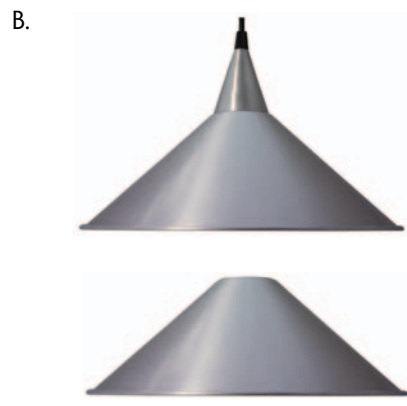

Both available in Hand Finish Colours for a full range of hand finished colours see page 40

Various Shades

A. Large Brushed Aluminium Shade with cordset. 490mm wide x 225mm high with 800mm drop. Max 100w BC.

CODE AL490SC NZ

Large Brushed Aluminium Shade
CODE AL490SH NZ

B. Medium Brushed Aluminium Shade with cordset. 340mm wide x 210mm high with 800mm drop. Max 100w BC.

CODE AL340SC NZ

Medium Brushed Aluminium Shade
CODE AL340SH NZ

C. Small Brushed Aluminium Shade with cordset 280mm wide x 180mm high with 800mm drop. Max 100w BC.

CODE AL280SC NZ

Small Brushed Aluminium Shade
CODE AL280SH NZ

D. Coolie Metal Shade 330mm diameter x 135mm high. Rolled bottom edge.

CODE M330 BK HF

E. Coolie Metal Shade 250mm diameter x 105mm high. Rolled bottom edge.

CODE M250 BK HF

F. Rice Paper Shade Hanger. Allows shades to be hung from batten holders. Fits 12" 14" 16" shades

CODE RPH

G. Bali design Rice Paper Shade.
CODE R650BALI

H. Bamboo Rice Paper Shade. In pink or peach.

CODE R14BAPINK

CODE R14BAPEACH

I. Elephant design Rice Paper Shade.
CODE R550ELE