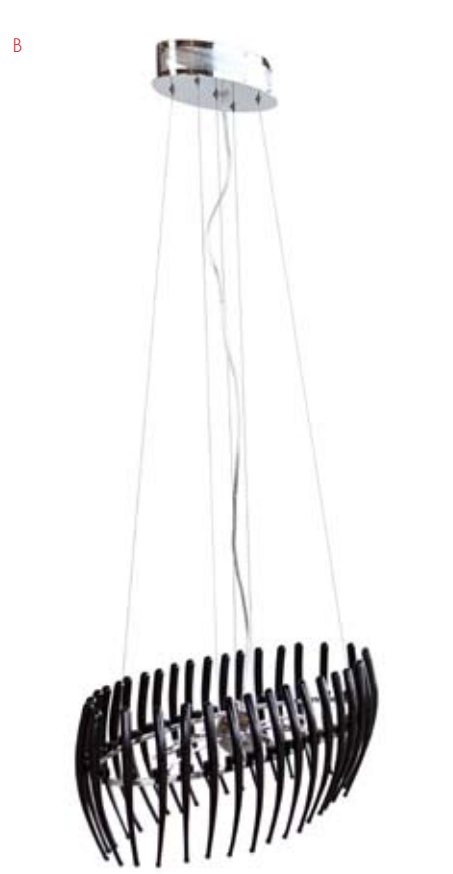

CELIO PENDANT ROUND

B. CELIO PENDANT OVAL
Oval pendant, chrome with hand-made black glass (700mm x 330mm). Hangs to 1400mm. Customisable drop to 2100mm from ceiling (additional cost applies). Uses 10 x G4 20w lamps - included.

CODE C3618-10 CH C

A. CELIO PENDANT ROUND
Round pendant, chrome with hand-made black glass. Available in 15 light (780mm diameter) or 12 light (530mm diameter). Hangs to 1400mm. Customisable drop to 2100mm from ceiling (additional cost applies). Uses G4 20w lamps - included.

CODE C3618-15 CODE C3618-12 CH C

C. STAR PENDANT
Chrome and crystal pendant with 45 crystals (620mm high x 660mm diameter). Hangs to 1450mm. Customisable drop to 2200mm from ceiling (additional cost applies). Uses 12 x G4 20w lamps - included.